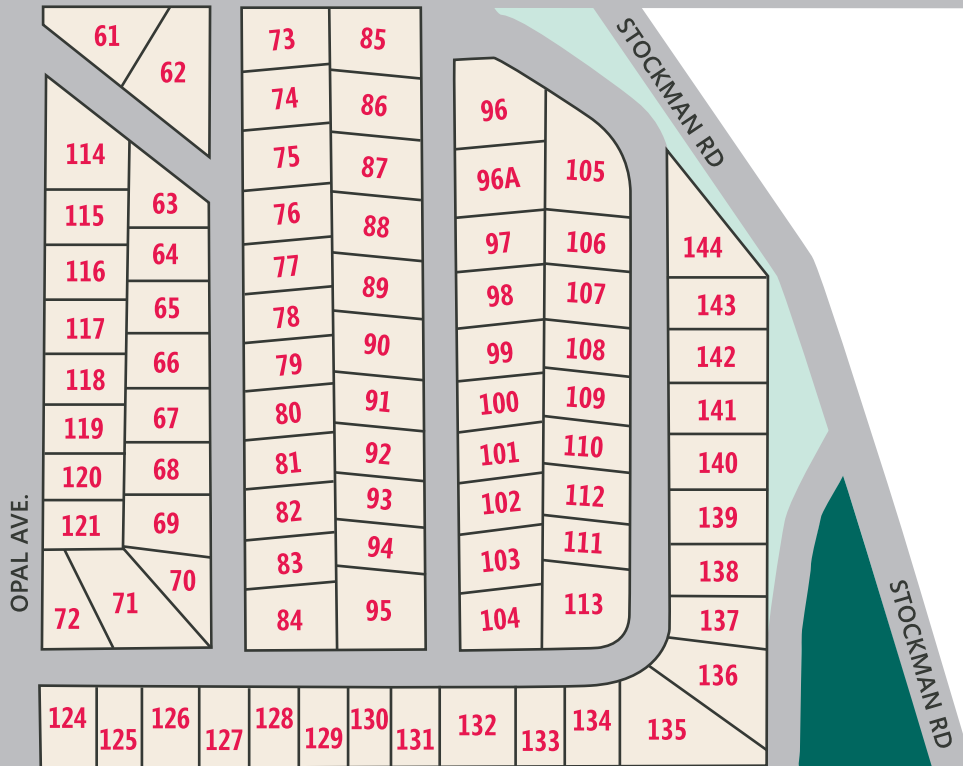

DOLBEER ST.

NORA ST.

STOCKMAN RD

SAMUEL ST

SAMUEL ST

MAP KEY

MAP AND SITE LOTS NOT TO SCALE.

- ##** Site Number
- Mobile Home/RV Lot
- Office/Clubhouse
- Restrooms & Showers
- Picnic Area & Grills
- Parking
- Maintenance Building
- Mailboxes
- Dumpster
- On-Site Managers
- Grass Area
- Playground
- Storage Area

OPAL AVE.

STOCKMAN RD

STOCKMAN RD

BELMONT ST