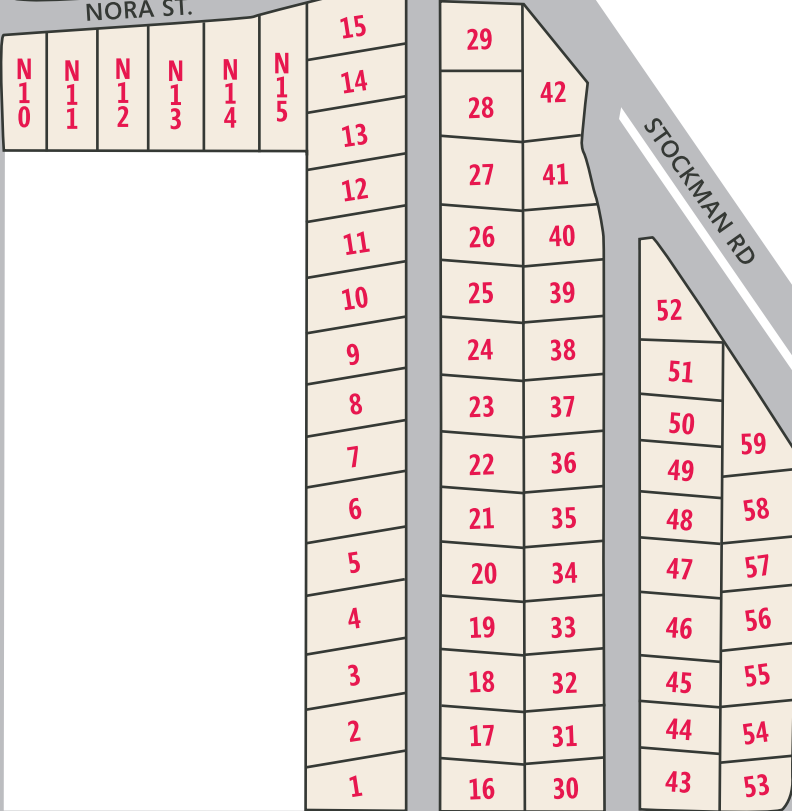

THE FLAMINGO

MANUFACTURED HOME COMMUNITY

1002 SAMUEL STREET #145
POCATELLO, IDAHO 83204

P: (208) 232-1325

E: flamingo@towermgmt.com

W: Flamingomhc.com

60
ON-SITE
MANAGERS

NORA AVE.

DOLBEER ST.

NORA ST.

STOCKMAN RD

SAMUEL ST

SAMUEL ST

MAP KEY

MAP AND SITE LOTS NOT TO SCALE.

- ##** Site Number
- Mobile Home/RV Lot
- Office/Clubhouse
- Restrooms & Showers
- Picnic Area & Grills
- Parking
- Maintenance Building
- Mailboxes
- Dumpster
- On-Site Managers
- Grass Area
- Playground
- Storage Area

OPAL AVE.

STOCKMAN RD

STOCKMAN RD

BELMONT ST